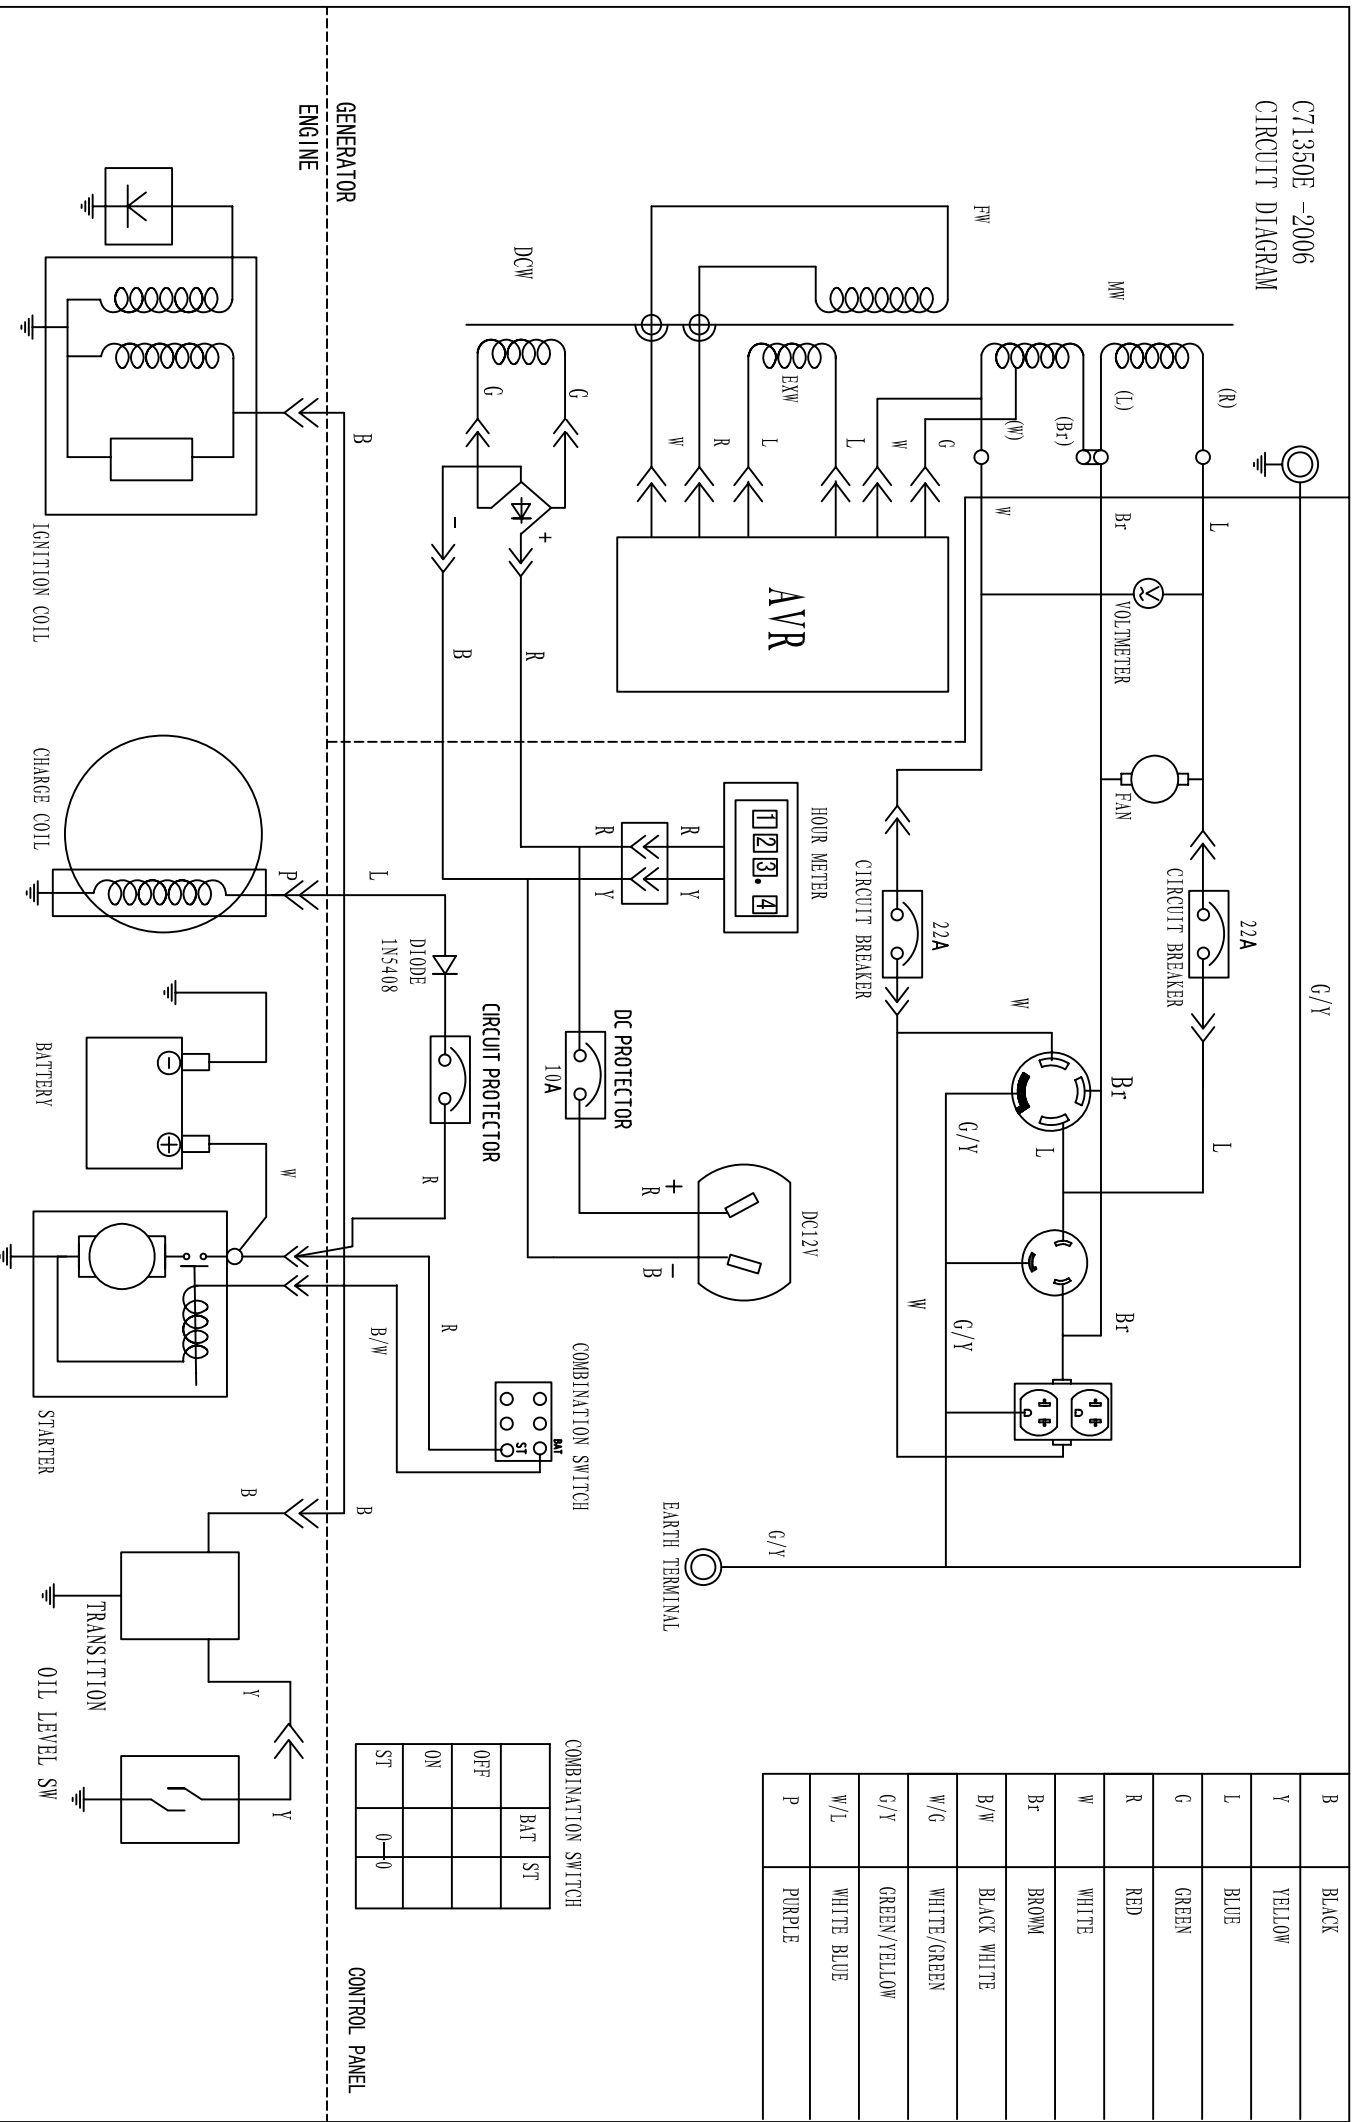

C71350E -2006
CIRCUIT DIAGRAM

B	BLACK
Y	YELLOW
L	BLUE
G	GREEN
R	RED
W	WHITE
Br	BROWN
B/W	BLACK WHITE
W/G	WHITE/GREEN
G/Y	GREEN/YELLOW
W/L	WHITE BLUE
P	PURPLE

COMBINATION SWITCH

	BAT	ST
OFF		
ON		
ST	0-0	

GENERATOR
ENGINE

CONTROL PANEL